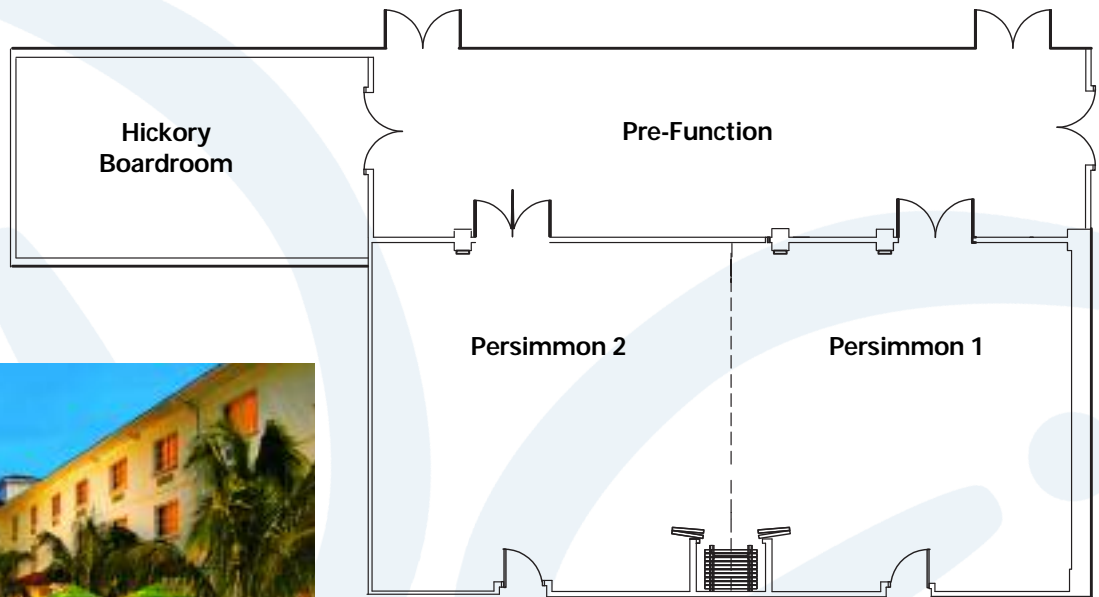

### Facilities & Services

- Over 1,625 sq. ft. of flexible function space to accommodate up to 100 guests
- Complimentary wireless high speed Internet access throughout the hotel and in all meeting rooms
- In-house catering, conference services and A/V Staff
- 130 guestrooms (10 suites)
- 100% non-smoking facility
- Sam Snead's Oak Grill and Tavern serving breakfast, lunch, dinner and evening room service
- Complimentary 24-hour business center
- Outdoor pool and whirlpool
- Workout facility and Stay Fit Kit® available for check-out
- 24-hour Pavilion Pantry® convenience mart
- Complimentary outdoor parking
- Valet and self-laundry available

For your next meeting, call Hilton Direct® at 1-800-321-3232 or the hotel direct at 772-871-6850 or visit [portstlucie.stayhgi.com](http://portstlucie.stayhgi.com)

Room Capacities	L x W x H	Square Feet	Classroom	Theater	Banquet 10	Reception	Conference	U-Shape
Persimmon Ballroom	50 x 25 x 12'	1,250	50	100	70	70	50	40
Persimmon 1	25 x 25 x 12'	625	20	50	40	35	25	20
Persimmon 2	25 x 25 x 12'	625	20	50	40	35	25	20
Hickory Boardroom	25 x 15 x 12'	375	—	—	—	—	12	—
Pre-Function	13 x 50 x 12'	—	—	—	—	—	—	—